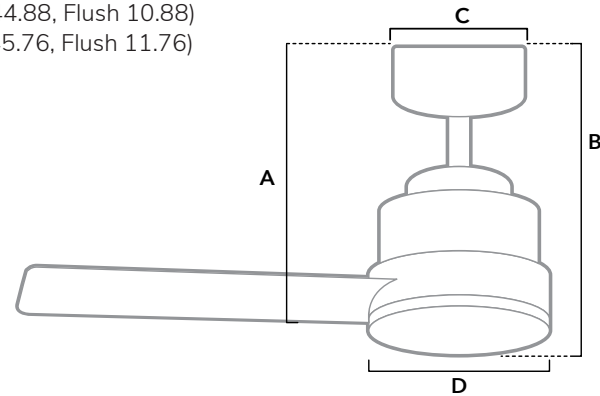

DIMENSIONS

Measured in inches

- A. 11.88 (Angled 44.88, Flush 10.88)
- B. 12.76 (Angled 45.76, Flush 11.76)
- C. 6.5
- D. 8.94

51115 | Matte Silver Body with Matte Silver Blades

ADDITIONAL FINISHES

59613 | Matte Black Body with Matte Black Blades

59614 | Fresh White Body with Fresh White Blades

51114 | Premier Bronze Body with Premier Bronze Blades

FAN SPECIFICATIONS

Motor Type	Reversible	Wire Length	Control Type	Downrod	Location	Blade #	Add'l Sizes
AC	YES	32" (24" Downrod)	Wall Control	3" Included	Damp	6	52", 60"